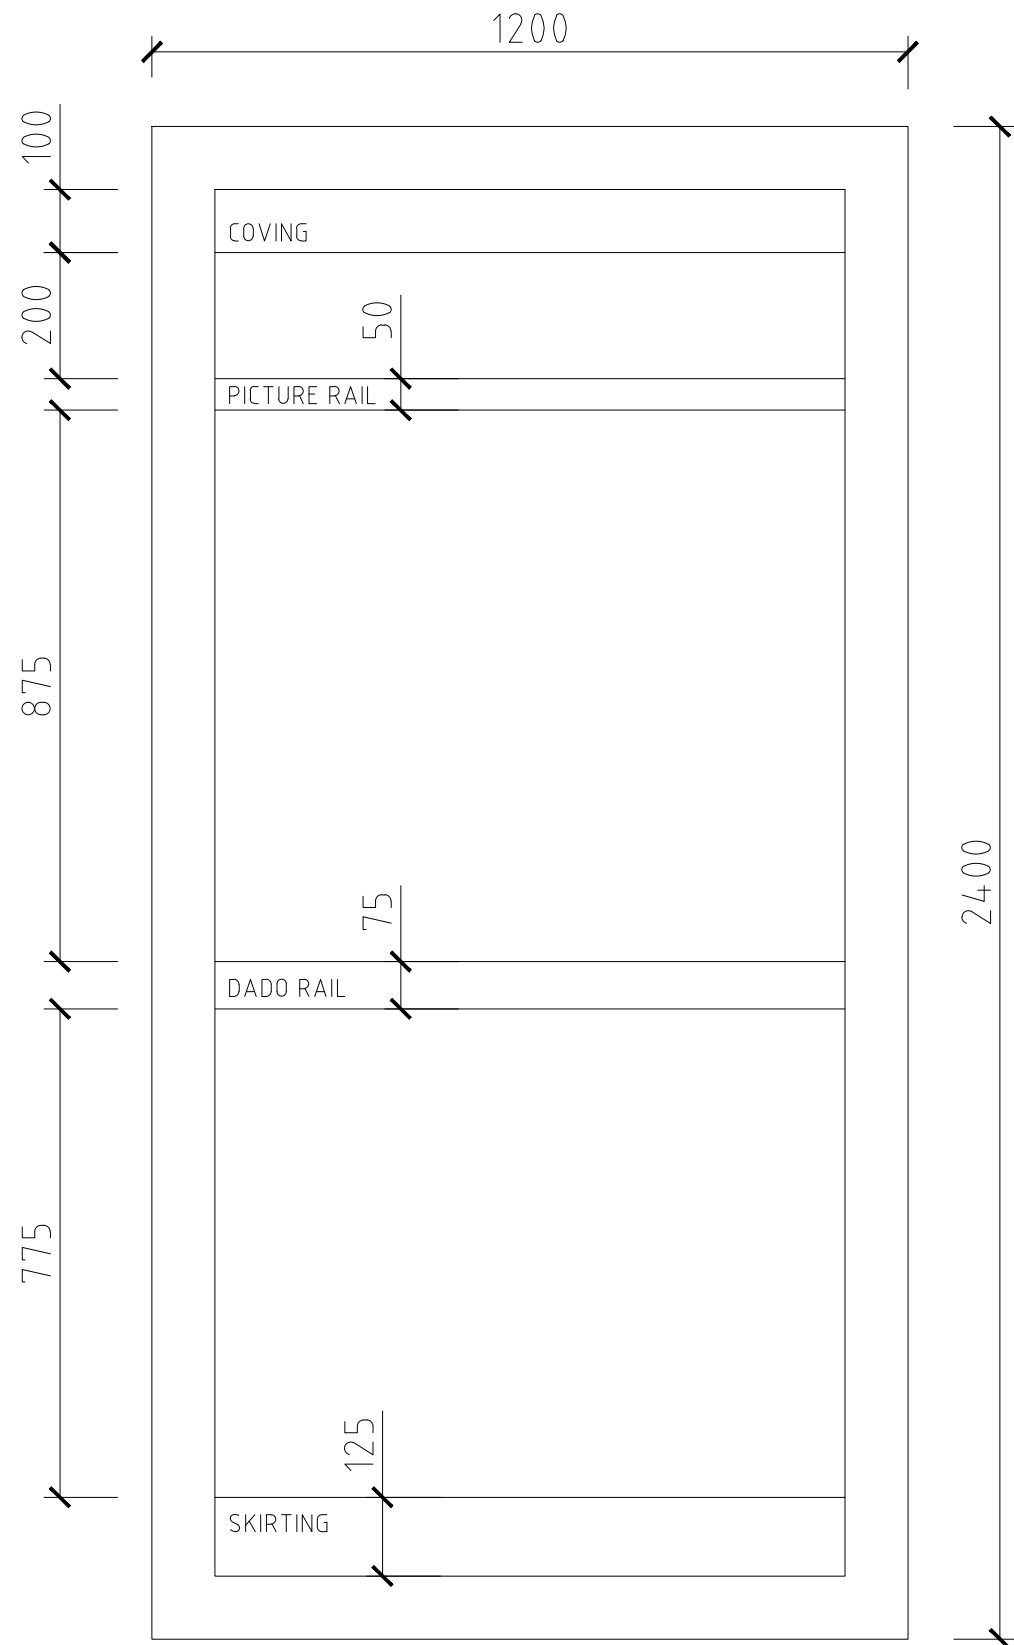

Black - Jet Black RAL 9005

SPONSOR

HARRIES

PLANNING DESIGN MANAGEMENT

Henllan, Eglwysrwrw, Pembrokeshire, SA41 3UP, Wales.
T: 01239 891 499 F: 01239 891 455 www.hpdm.co.uk

PAINTING & DECORATING MODULE 2

NOT TO SCALE IF IN DOUBT ASK!