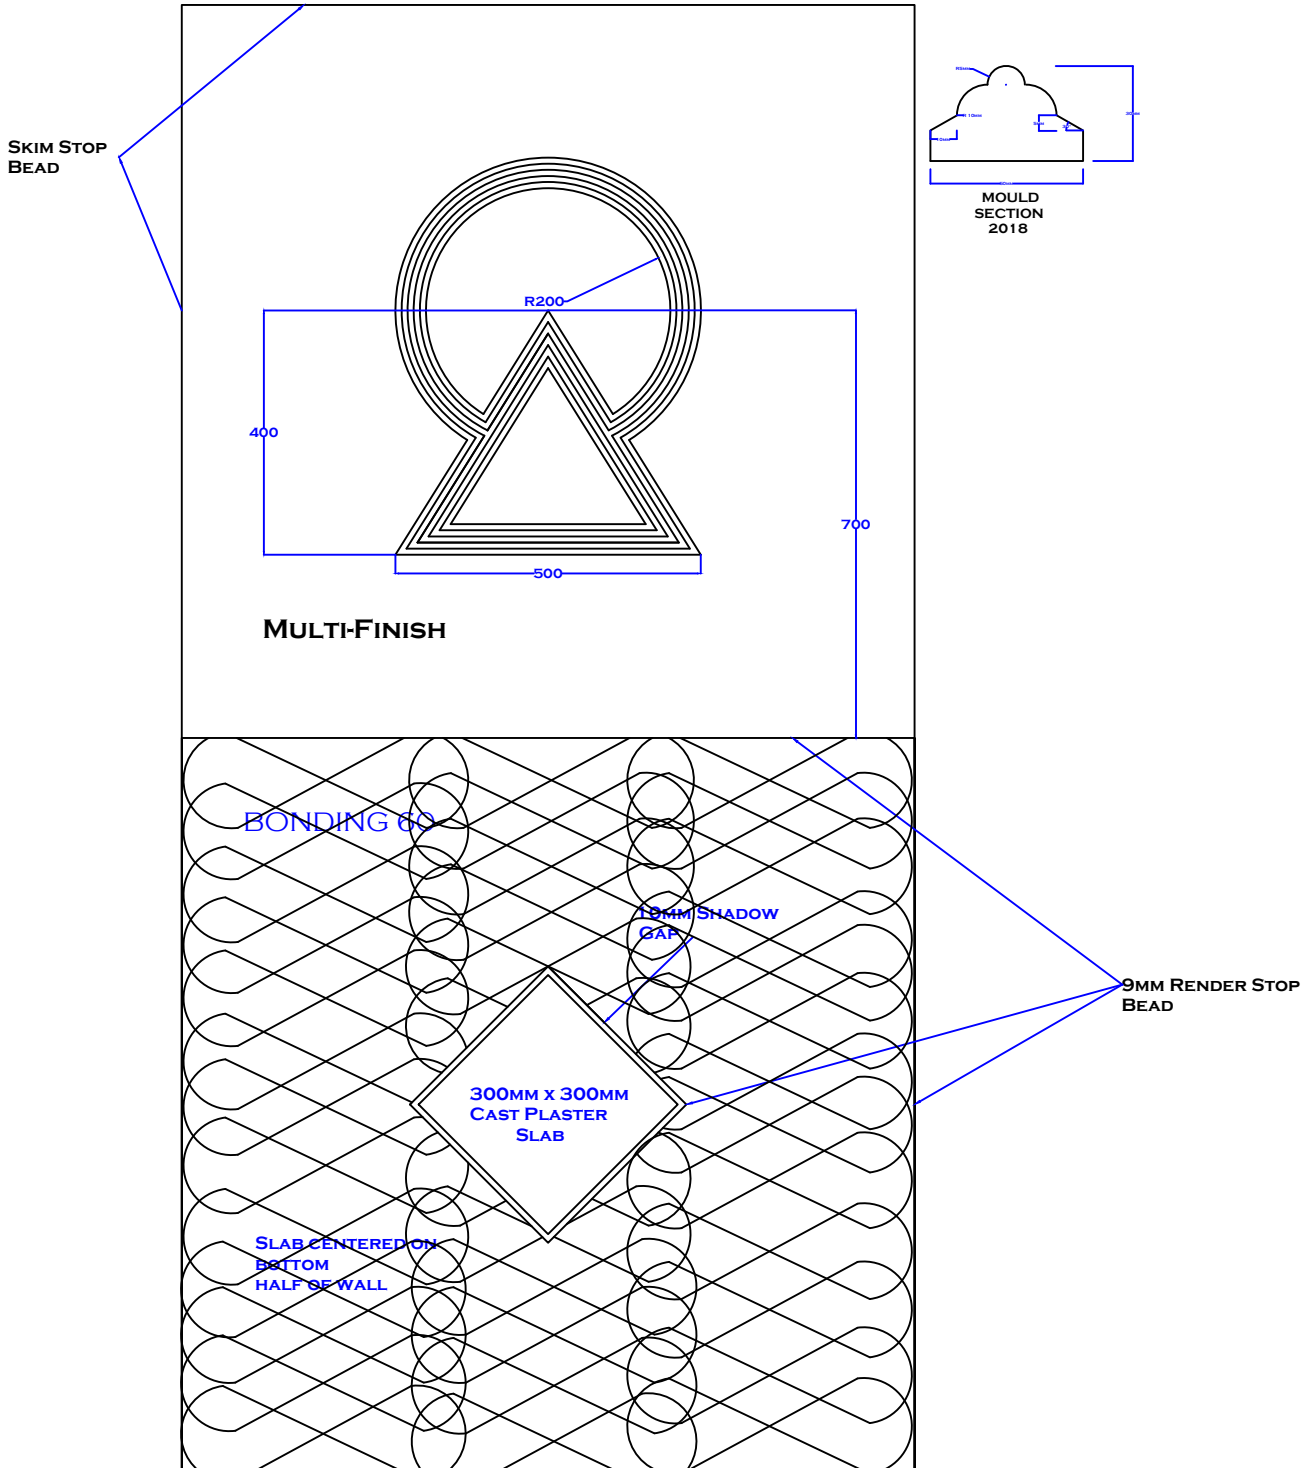

# PLASTERING ADVANCED

WALES REGIONAL HEATS JANUARY - FEBRUARY 2020

Drawing Design Supported by Skillbuild

DRAWING CMcC18

# PLASTERING ADVANCED

WALES REGIONAL HEATS JANUARY - FEBRUARY 2020

Drawing Designed by SkillBuild

DRAWING CMcC18

**MOULD  
SECTION  
2019**