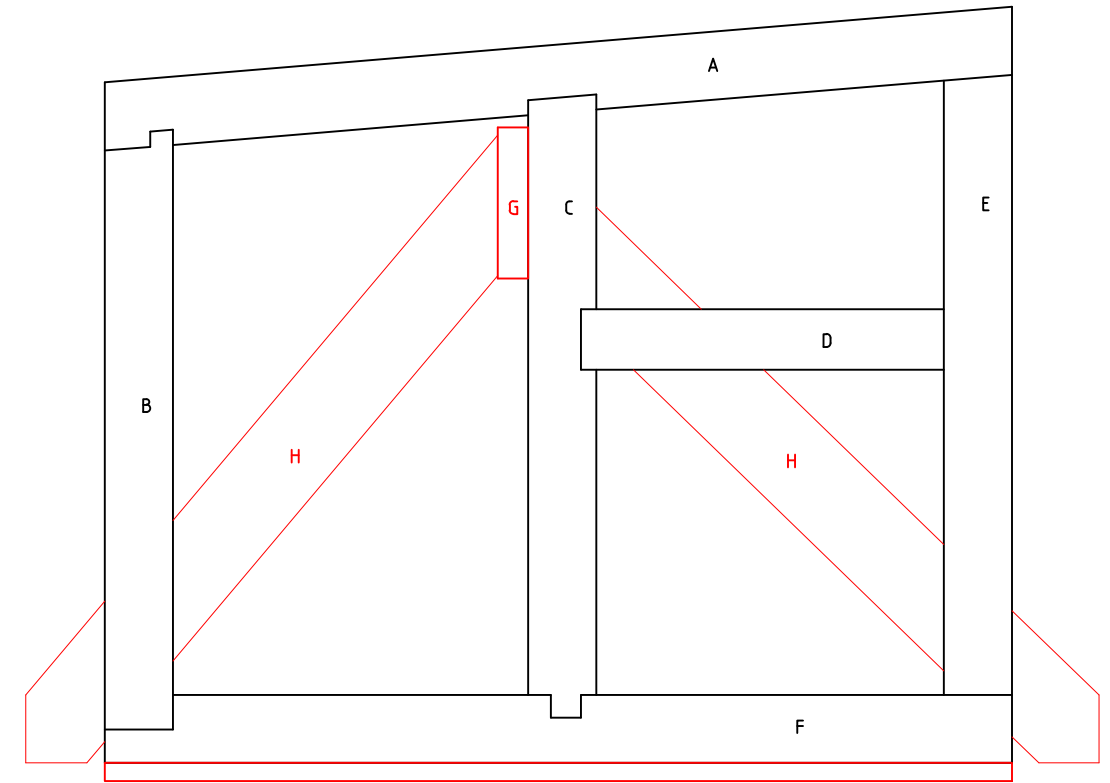

ISOMETRIC VIEW OF MODULE 1 & 2 MERGED

ELEVATION OF MODULE 1 & 2 MERGED

SPONSOR

**HARRIES**

PLANNING DESIGN MANAGEMENT

Henllan, Eglwysrwrw, Pembrokeshire, SA41 3UP, Wales.

T: 01239 891 499 F: 01239 891 455 [www.hpdm.co.uk](http://www.hpdm.co.uk)