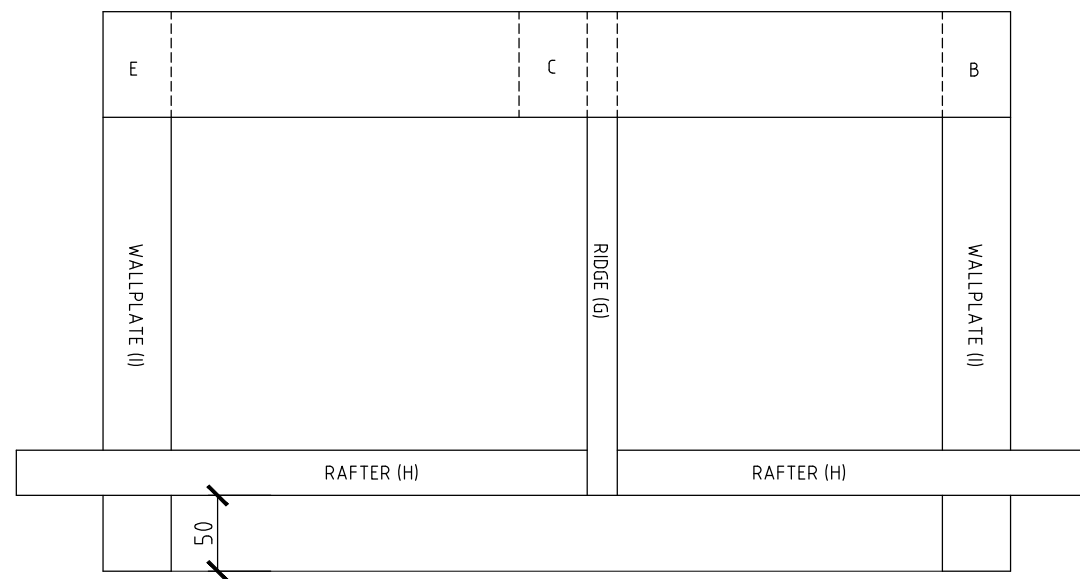

ROOF ELEVATION

ROOF PLAN

SPONSOR

HARRIES

PLANNING DESIGN MANAGEMENT

Henllan, Eglwysrwrw, Pembrokeshire, SA41 3UP, Wales.

T: 01239 891 499 F: 01239 891 455 www.hpdm.co.uk

CARPENTRY MODULE 2