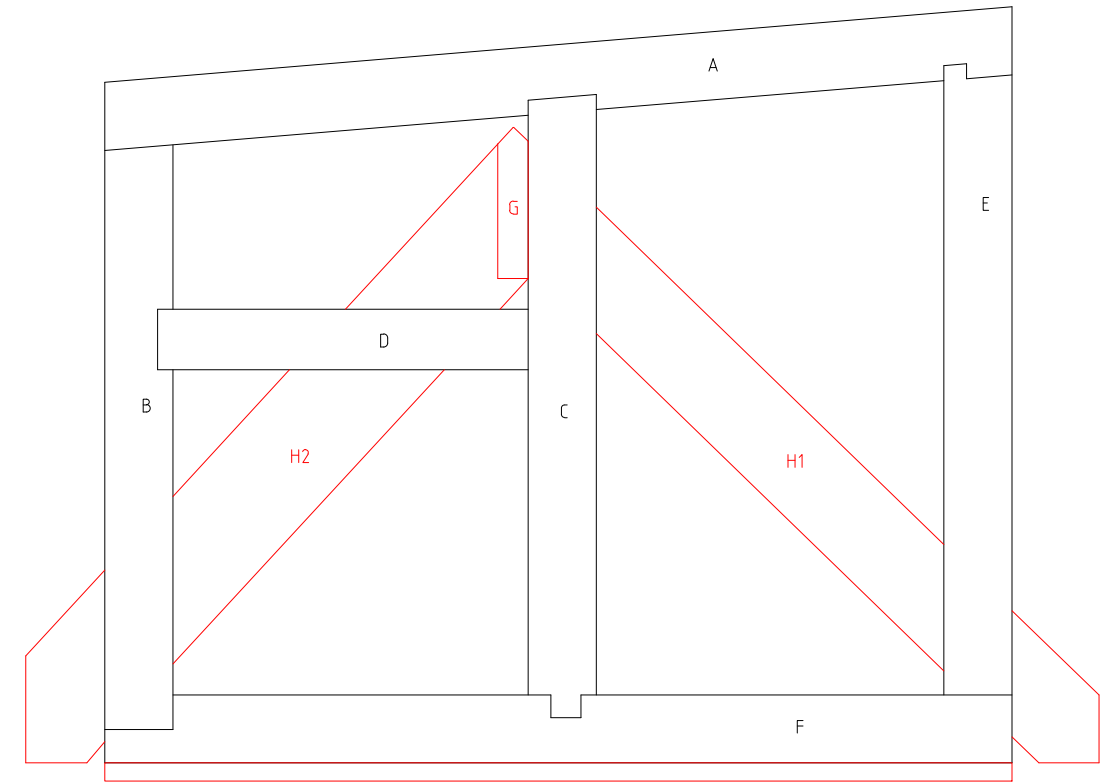

ISOMETRIC VIEW OF MODULE 1 & 2 MERGED

ELEVATION OF MODULE 1 & 2 MERGED

SPONSOR

HARRIES

PLANNING DESIGN MANAGEMENT

Henllan, Eglwysrwrw, Pembrokeshire, SA41 3UP, Wales.

T: 01239 891 499 F: 01239 891 455 www.hpdm.co.uk

CARPENTRY MODULE 3

NOT TO SCALE IF IN DOUBT ASK!

DATE: 15.07.2024