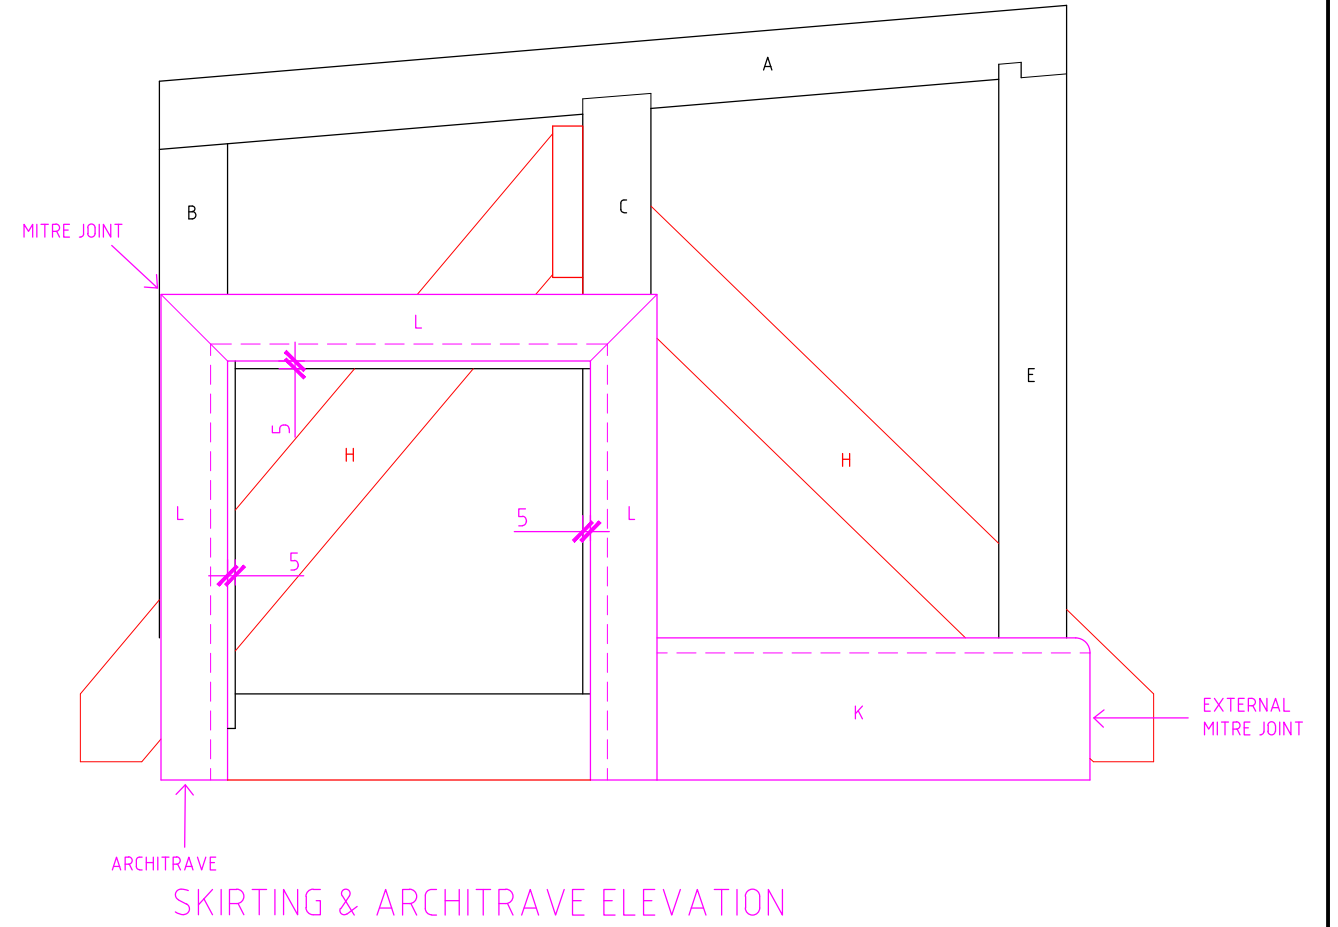

CUTTING LIST

LETTER	NUMBER	LENGTH	RS / DIMS	FINISHED DIMS		COMMENTS
K	1 No	800mm	N/A	14.5	94	MDF PENCIL ROUND SKIRTING
L	1 No	1500mm	N/A	14.5	44	MDF PENCIL ROUND ARCHITRAVE

ISOMETRIC VIEW

DATE: 01.09.2023