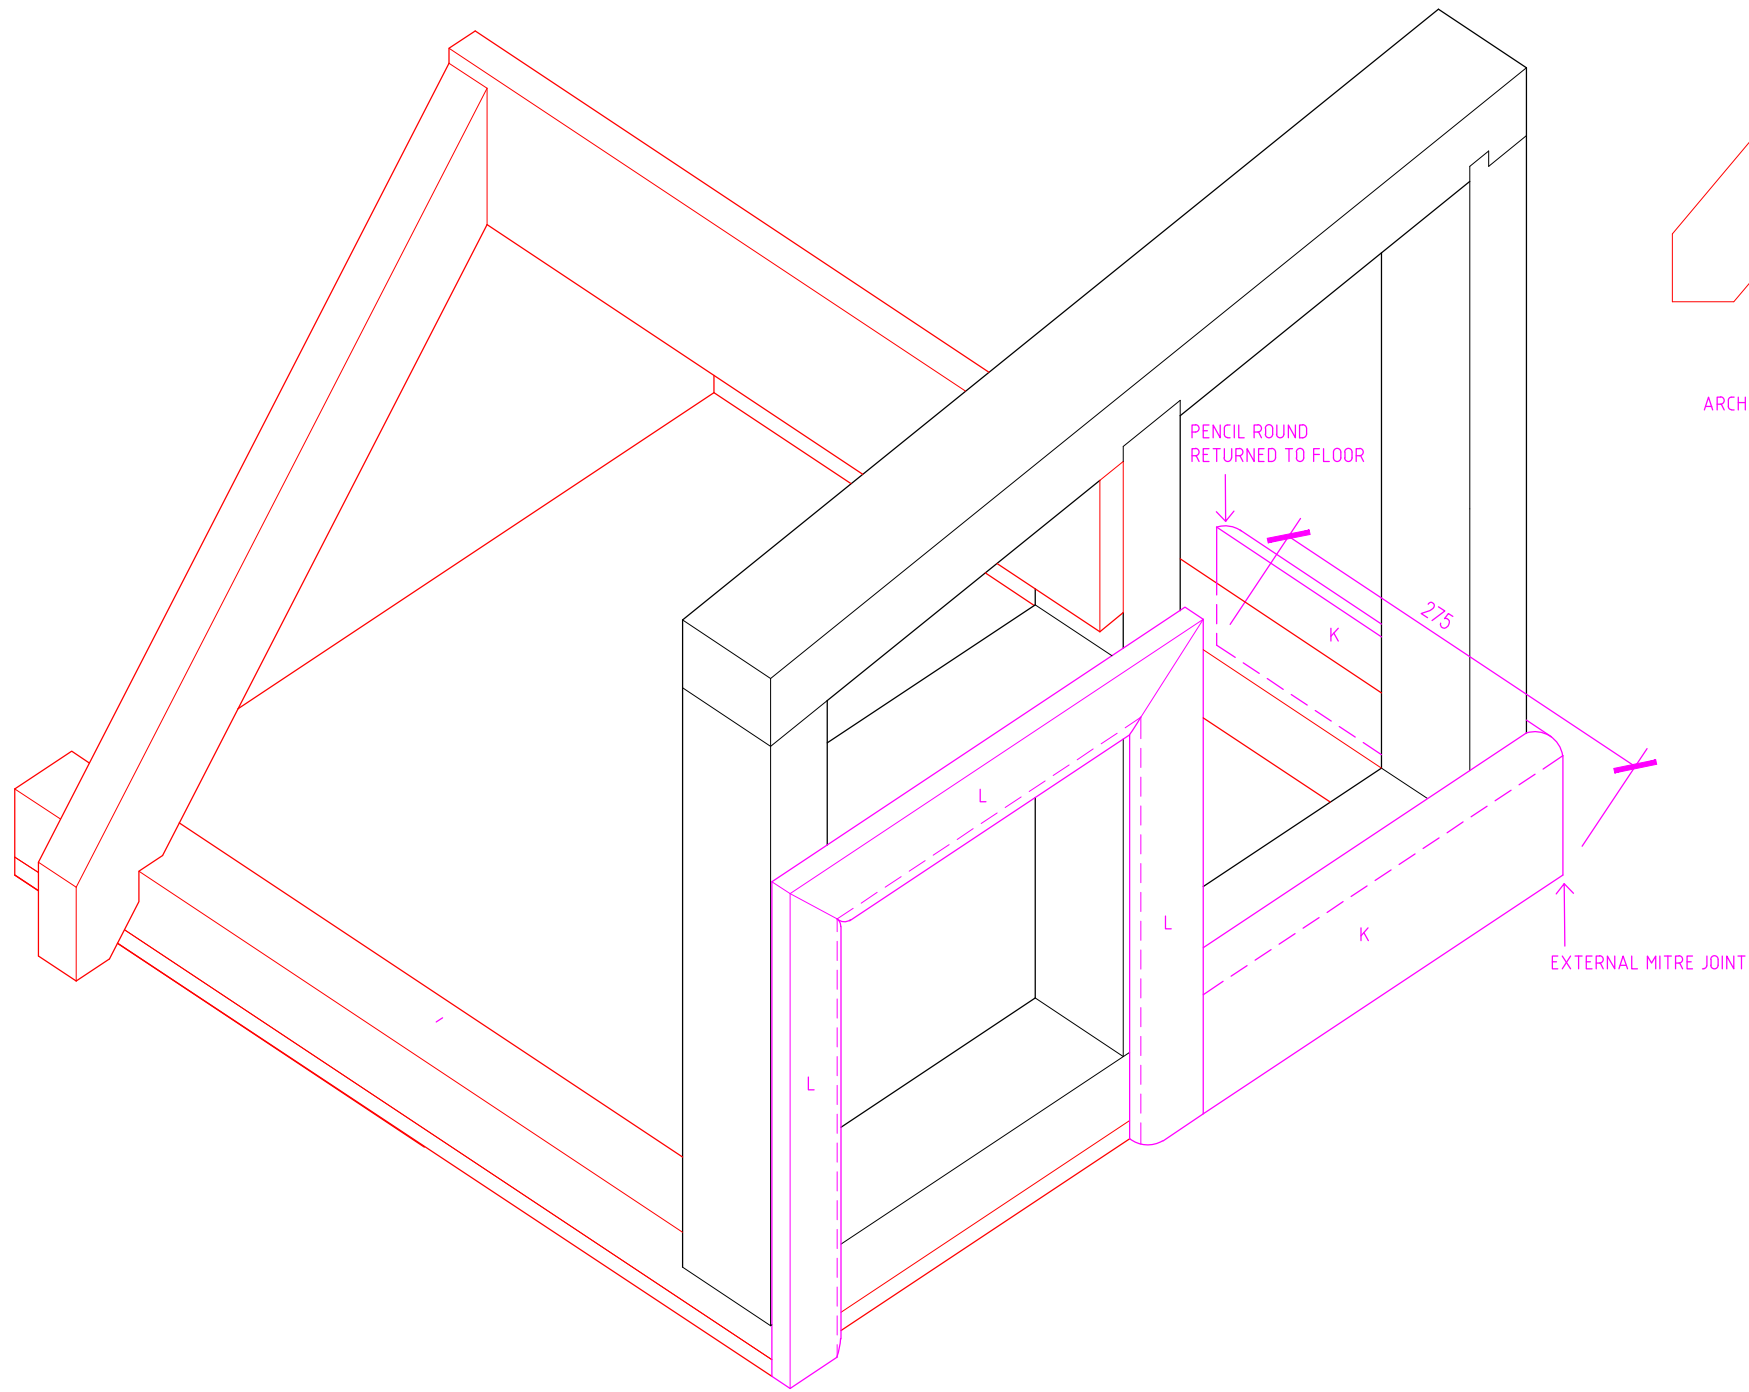

CUTTING LIST

LETTER	NUMBER	LENGTH	RS / DIMS	FINISHED DIMS		COMMENTS
K	1 No	800mm	N/A	14.5	94	MDF PENCIL ROUND SKIRTING
L	1 No	1500mm	N/A	14.5	44	MDF PENCIL ROUND ARCHITRAVE

ISOMETRIC VIEW

DATE: 01.09.2023