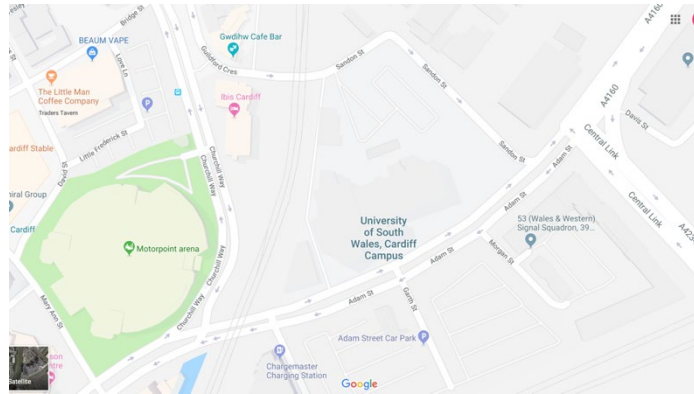

## Joining Instructions

<b>Competition</b>	3D Game Art
<b>Heat</b>	All Wales Heat
<b>Date</b>	15 January 2020
<b>Venue Name</b>	University of South Wales, Cardiff Campus
<b>Address</b>	86-88 Adam St, Cardiff CF24 2FN
<b>Venue Contact Name</b>	Mark Jackson
<b>Venue Contact Number</b>	0345 576 0101
<b>Venue Contact Email</b>	mark.jackson@southwales.ac.uk
<b>Times</b>	<b>Activity</b>
9:00 -9:15	Welcome and Registration
9:30 - 9:45	Meet in competition room for competition briefing: <ul style="list-style-type: none"> <li>• Competition Overview</li> <li>• Health, safety, wellbeing and facilities</li> <li>• Introduction to judges</li> </ul>
9:45 – 1:00pm (3:15hrs)	Competition begins
1:00 – 1:30pm	Lunch
1:30 – 3:45pm (2:15 hrs)	Competition continues
3:45- 4:00pm	Comfort break (15min break)
4:00 – 5:00pm (1hr)	Participation certificates and judges comments.
<b>Are there facilities available for supporters?</b>	Space is limited in the competition area but tutors who accompany students will have a workspace to base themselves at.
<b>What is the closest station to the venue?</b>	Cardiff Queen Street Station (9 min walk from venue)
<b>Taxi Numbers</b>	Dragon Taxis Cardiff – 02920 333 333
<b>Are there parking facilities?</b>	Reserved parking is not available at this site, but there is a carpark directly opposite to the university: NPC -Cardiff Adam Street. CF24 2FH (500 Spaces) Cashless Parking . 5 to 12 hours £14.00 <a href="https://www.ncp.co.uk/find-a-car-park/car-parks/cardiff-adam-street/">https://www.ncp.co.uk/find-a-car-park/car-parks/cardiff-adam-street/</a>

## Directions and useful links

Ibis budget Canol Caerdydd – Ffordd Churchill. CF10 2HA  
<https://www.accorhotels.com/gb/hotel-2936-ibis-cardiff/index.shtml#section-location>

Travelodge Canol Caerdydd  
Imperial Gate, Stryd y Santes Fair, Caerdydd CF10 1FA•0871 984 6224 <https://www.travelodge.co.uk/hotels/81/Cardiff-Central-hotel>