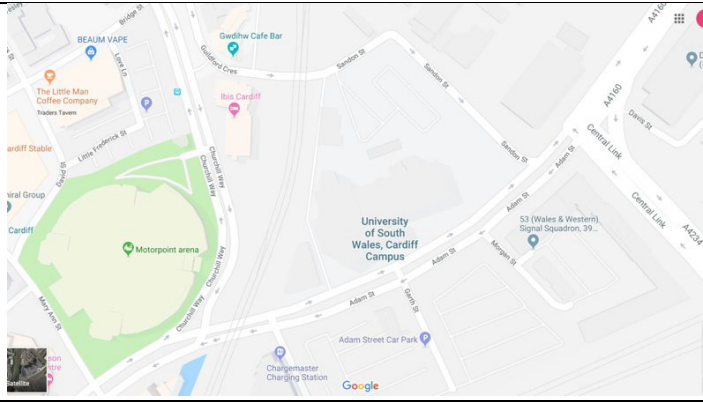

Cyfarwyddiadau a dolenni cyswllt defnyddiol

Gwestai

Hotel ibis budget, Canol Caerdydd, Stryd Tyndall, Caerdydd CF10 4BE
<https://www.accorhotels.com/gb/hotel-6175-ibis-budget-cardiff-centre/index.shtml>

Ibis budget Canol Caerdydd – Ffordd Churchill. CF10 2HA
<https://www.accorhotels.com/gb/hotel-2936-ibis-cardiff/index.shtml#section-location>

Travelodge Canol Caerdydd
Imperial Gate, Stryd y Santes Fair, Caerdydd CF10 1FA•0871 984 6224 <https://www.travelodge.co.uk/hotels/81/Cardiff-Central-hotel>